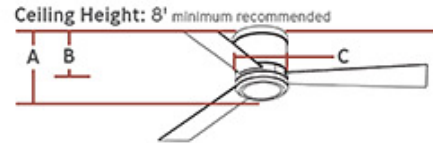

MONTE CARLO

FAN COLLECTIONS

3CLYR52BSD-V1: Clarity 52 Hugger LED Ceiling Fan in Brushed Steel with Teak Blades and Light Kit

Specification Images:

Fixture Drop from ceiling	Blade Drop from ceiling	Housing width
A: 9.2"	B: 6.7"	C: 8.8"

Diameter: 52"

Weight: 16.65 lbs.

Reverse Switch: Remote Controlled

Rev. Switch Location: Remote Transmitter

Motor Size: 153.0 X 18.0

Diameter of Housing: 8.8

Capacitor Value: 85 μ F, 4+4+5 μ F,
350V+250V+250V