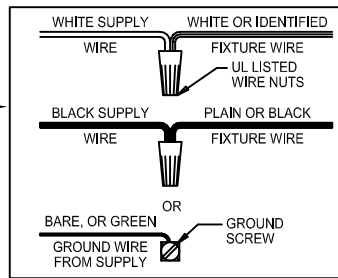

WARNING: This product must be installed in accordance with the applicable installation code by a person familiar with the construction and operation of the product and hazards involved.

For Closet Installations: Luminaire must be installed in a closet constructed as outlined in the National Electrical Code

ASSEMBLY STEPS:

MODE D'ASSEMBLAGE:

PASOS PARA ENSAMBLAR:

1. D,C → A
2. E → B
3. F → C

A & B
(NOT FURNISHED)
(NON FOURNIE)
(NO INCLUIDA)

Instructions d'Assemblage et Installation

MISE EN GARDE: Lire les instructions avec soin et couper le courant au disjoncteur central avant de commencer l'installation.