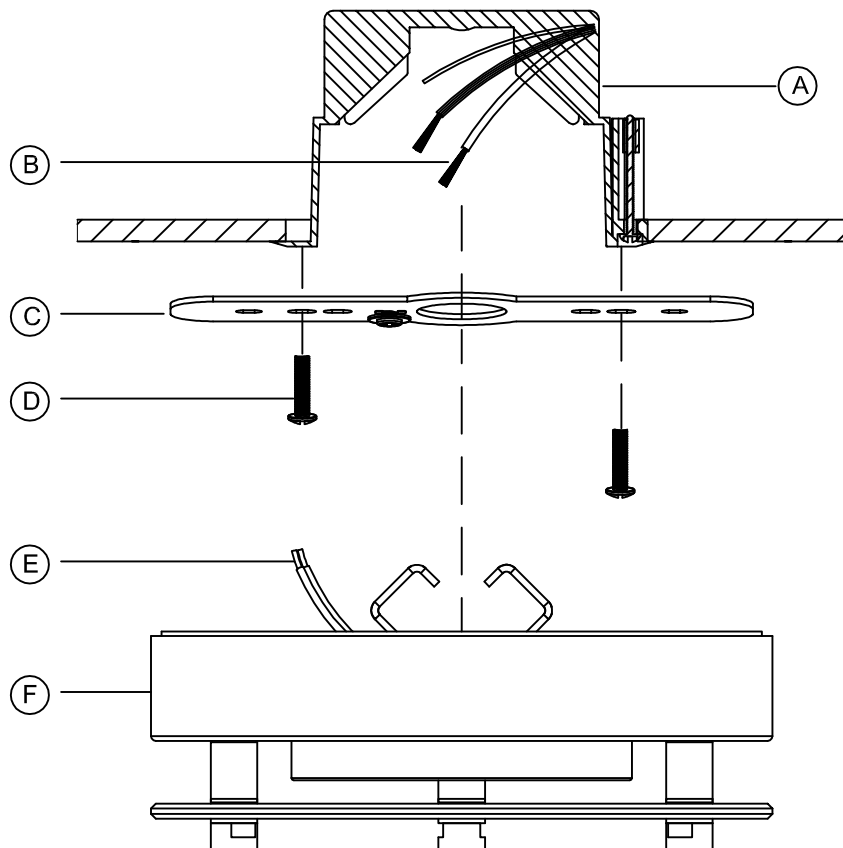

WARNING: This product must be installed in accordance with the applicable installation code by a person familiar with the construction and operation of the product and hazards involved.

For Closet Installations: Luminaire must be installed in a closet constructed as outlined in the National Electrical Code

ASSEMBLY STEPS:

MODE D'ASSEMBLAGE:

PASOS PARA ENSAMBLAR:

1. D,C → A
2. E → B
3. F → C

A & B
(NOT FURNISHED)
(NON FOURNIE)
(NO INCLUIDA)

Instructions d'Assemblage et Installation

MISE EN GARDE: Lire les instructions avec soin et couper le courant au disjoncteur central avant de commencer l'installation.